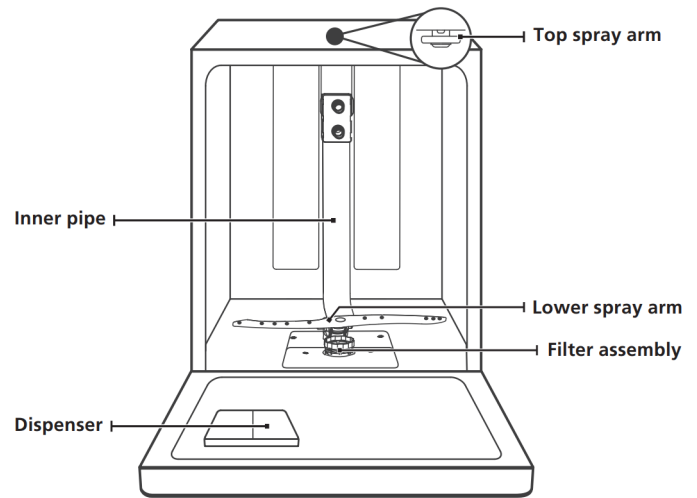

MDW15KSS/MDW15KBS

Inverter Freestanding Dishwasher 60cm – 15

Place Settings

Feature

- Inverter technology
- 15 place settings
- 9 program wash
- 1-24 hours delay start function
- Extra drying
- Lift-up system
- Dual zone wash
- 4 star energy rating
- 5 star water rating
- Product Warranty: 3 Years

Specification

- Rated voltage: 220-240V~50Hz
- Rated power: 1760-2100W
- Water pressure: 0.04-1.00MPa
- Net/Gross weight: 42.5/48 kg
- Product Size (h x w x d): 845 x 598 x 600mm
- Package Size (h x w x d): 871 x 645 x 672mm